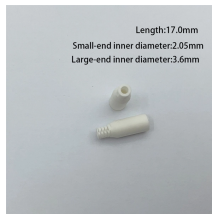

Founded in 1955, MP Husky designs and manufactures UL CSA NEMA Cable Tray Systems, UL CSA NEMA Wire Mesh/Basket Cable Tray Systems, and UL CSA NEMA Cable Bus Power Distribution ...

MP Husky is the leading CSA Cable Tray supplier in Canada. Our fiberglass, steel, and aluminum cable tray systems are used in every industry and meet or exceed all CSA, NEMA, UL, and CTI standards.