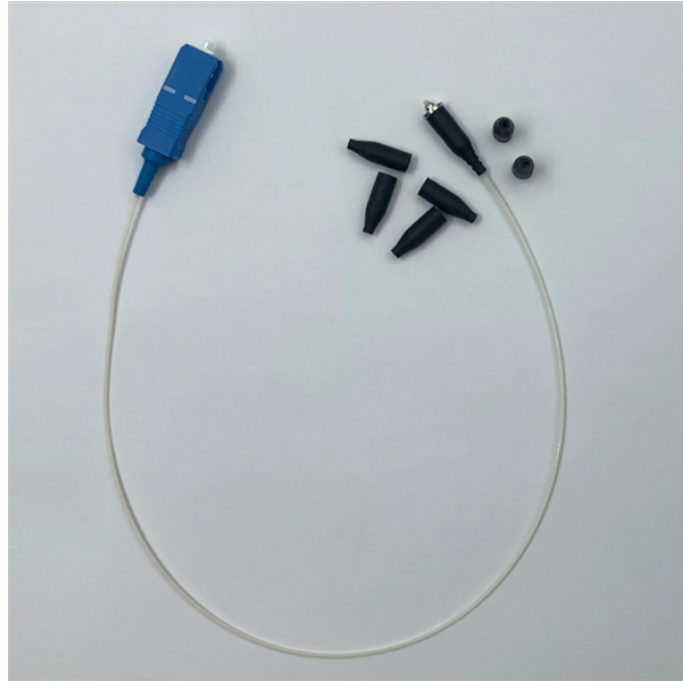

Canada 10 Gigabit Optical Module Single Mode

Canada 10 Gigabit Optical Module Single Mode

Upgrade networks with our optical transceiver sfp+ 10g single mode module 1310nm 10km lc. This LC transceiver delivers effortless 10km connectivity for data centers and servers.

Single-mode, simplex, fiber transceiver module. The 10 Gbps Bidirectional Single-mode Optical Module is a simplex transceiver that delivers up to 10 Gbps speed over distances up to 10 kilometers.

The Intellinet 10 Gigabit Fiber SFP Optical Transceiver Module (model 507479) is fully hot-pluggable, and that allows you to install the module without rebooting your network switch for ...

Buy a Netgear ProSAFE 10 Gigabit Base-LR Lite SFP+ Single Mode Module or other Transceiver Modules at CDW.CA

SFP+ transceiver that supports 10G connections up to 10 km using single-mode fiber with a duplex LC UPC connector.

Built to exacting specifications and fully tested to ensure maximum performance, this high-quality fiber transceiver module can be installed into Cisco switches and routers that support the SFP-10G-LR ...