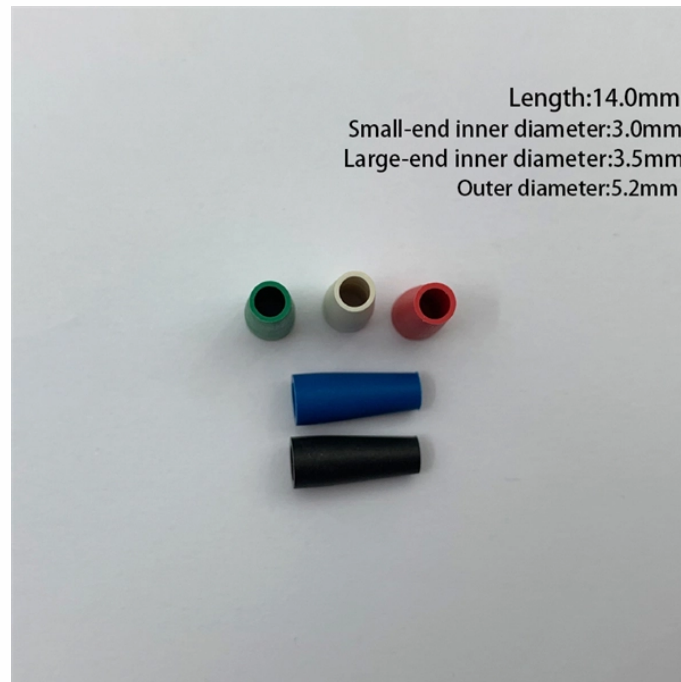

Can fiber optic patch cords be connected arbitrarily

Overview

There can be several issues with fiber optic adapters that can have detrimental effects on signal loss and network performance. A common mistake is to plug in connectors without cleaning them. The fiber optic patch cable must, therefore, be carefully considered. Behind its slender appearance lies the fusion of core types, connector types, and polish levels, each chosen for a specific application. Choosing the right cable thus boils down to educating oneself about fiber optic patch cable. Fiber optic patch cords can be directly connected to servers, but specific conditions must be met and operational risks must be taken into account. As data rates increase from 10G → 100G → 400G → 800G, patch cables must handle more bandwidth, more density, and stricter. As networks move to higher speeds and higher density, choosing the right fiber optic patch cords becomes critical to the reliability of your system.