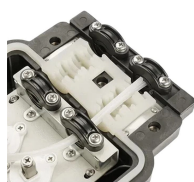

Do you use “can” and “could” correctly in English? Join me and learn how to use these two important modal verbs, in terms of grammar, vocabulary, and pronunciation.