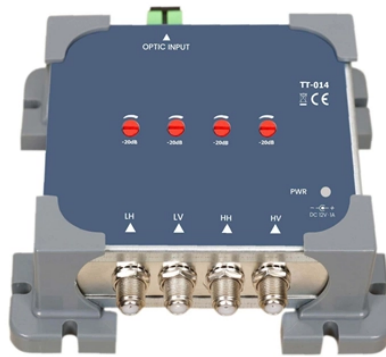

Cameroon Data Center Fiber Optic Fusion Splicing Equipment Installation Case

Cameroon Data Center Fiber Optic Fusion Splicing Equipment Instal

ROOT IT is an established Infrastructure and Telecommunication services provider specialized in designing, implementing and maintaining network infrastructure. We build quality infrastructure using ...