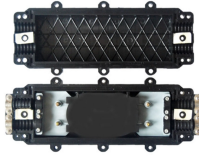

Cable troughs and trays

Cable troughs and trays

Open-Frame Cable Trough mounts horizontally on rack angles to support cables and power cords. ProLine Horizontal Cable Trough provides cable routing from front-to-back. EconoTrough protects ...

Cable trays and baskets are designed to help support and route cable bundles in an organized manner along ceilings or walls. Shop for cable tray systems now.

The APC AR8576 is a Ladder Hanger Kit and Cable Trough. It is a comprehensive selection of accessories designed to organize power or data cables within a rack environment.

Chalfant Ladder Cable Tray Systems are ideal for indoor and outdoor cable management. They provide reliability, ease of installation, and cost savings both initially and long term.

Cablofil steel trough trays provide the strength and security required when the need to limit cable access is of primary importance.

High stability concrete or composite cable trough systems for secure protection of cables and utilities within internal or external surfaces.

Choose from a wide array of cable tray products designed by MonoSystems, the leader in cable management equipment.