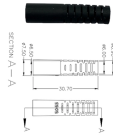

This 12 port fiber access terminal box is designed to connect feeder cables to subscriber drop cables for FTTH last-mile fiber connectivity. It integrates fiber splicing, optical signal splitting, termination and ...