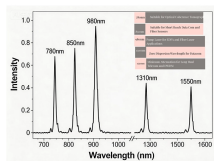

Discover everything you need to know about cable trays reducers. Learn about their types, selection, installation, and maintenance to ensure your cable tray system functions smoothly and safely.