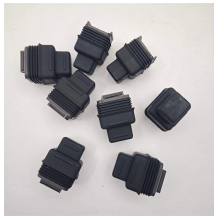

Cable trays for computer room in Madagascar

Cable trays for computer room in Madagascar

As one of the foremost Cable Tray Exporters and Suppliers in Madagascar, we offer our complete range at competitive market prices. Send us your enquiry to know more.

Don't settle for just any cable tray system. Choose us- one of the prominent Cable Trays Exporters and Suppliers in Madagascar, for quality, expertise, and reliable cable management solutions.

NO MORE MESSY CABLES - This Cable Tray Organizer helps with managing messy wires and power adapters that plague today's work desks
SUPER STURDY DESIGN - Constructed of ABS for a ...

Being one of the leading Cable Tray Manufacturers in Madagascar, we work for customer satisfaction and design and deliver the standard and customized range accordingly. We have a comprehensive ...

We offer Cable Tray in Madagascar in different specifications at competitive market prices. Our range is customized and passes stringent quality tests, before reaching the market.

Comes with 2 packs of cable trays constructed of 3mm thick metal, these cable trays are super-sturdy and extra durable. Each measuring 16 inch in length and 6.3 in width, it not only ...

As one of the best Cable Tray Manufacturers in Madagascar, we are trusted by people not only within the boundaries but even beyond that. Our custom-based products are able to match up your distinct ...