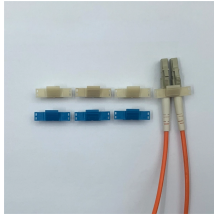

Technical guide to firestopping cable tray and slab penetrations in electrical shafts; specifies materials, packing limits, waterstop heights and installation sequence.

When it comes to cable trays, we suggest the use of trays that allow the firestop materials to come into contact with the cables both top and bottom. We do not recommend solid bottom cable ...