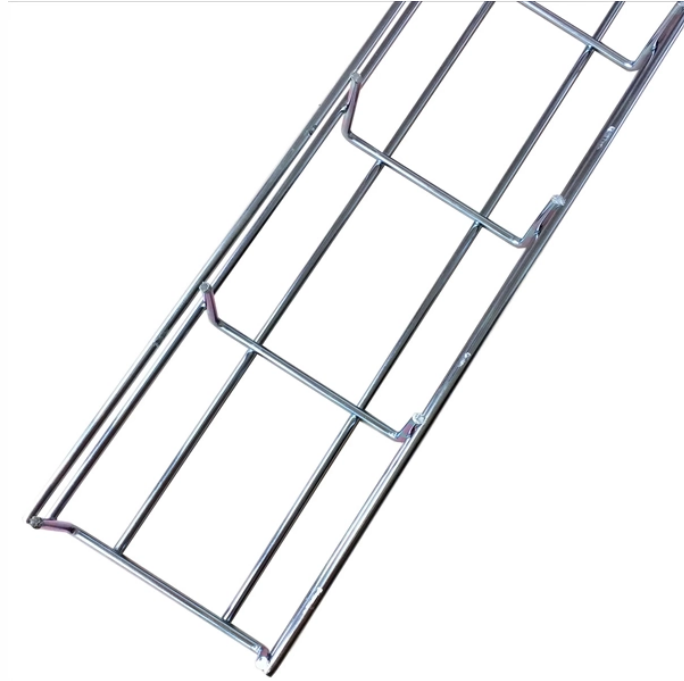

## Cable tray wrapping pipe ends

These are the most corrosion-resistant tray systems we offer for routing cable and hose in configurations such as curves, slopes, and tees. Cut, bend, and connect the wire mesh trays.

End Closing Kit, 12", Black Includes One End Closing Tube and Two Corner Clamps: For Closing the Stringers of a Single Piece of Runway, 12", Black, For Use with 12" Runway

As a less-expensive alternative to conduit, a stronger alternative than wire basket, and superior to generic tray, Snap Track saves on labor and reduces total installed costs.

Cable Tray, 2" Depth x 4" Width x 10" Section, Material: Carbon Steel. Finish: Electroplated Zinc.

Protect cable and cords in areas with pedestrian and equipment traffic. Conforms to wire and cable without heat, creating a permanent, watertight seal. Seal moisture out of crimped electrical ...

Our heat-shrinkable end cap seals and protects wires, cables, pipes, and conduits in wet environments, offering a durable, flame-retardant barrier with an easy adhesive application.