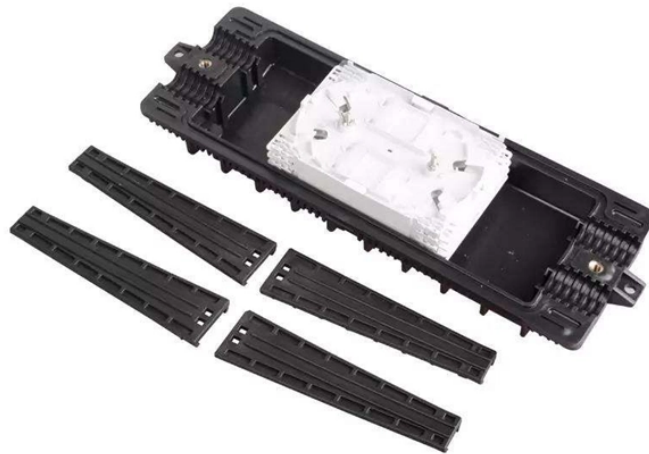

## Cable tray wholesale and sales channels

Distributor of cabletrays including wire mesh, fiber, straight sectioned, and bendable cabletrays. Made from galvanized steel, carbon steel, and PVC materials. Features vary depending ...

As a less-expensive alternative to conduit, a stronger alternative than wire basket, and superior to generic tray, Snap Track saves on labor and reduces total installed costs. Snap Track Channel is ...

Top 10 Cable Trays Manufacturers And Suppliers  
Cable trays, as the name suggests, are structural systems used to hold and support cables and wires in ...

There are a few types of cable trays including: solid-bottom trays, cable channel or trough trays, ventilated trays and ladder trays. There are a large number of cable tray fittings that are made ...