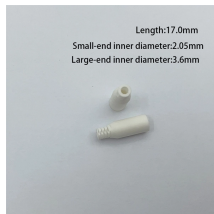

Chalfant Ladder Cable Tray Systems are ideal for indoor and outdoor cable management. They provide reliability, ease of installation, and cost savings both initially and long term.

Reset Filters 29 New & Used cable tray cutters
Save This Search Cable Tray Roll Forming Machine
USA A Cable Tray Roll Forming Machine is a specialized piece of equipment designed for the ...