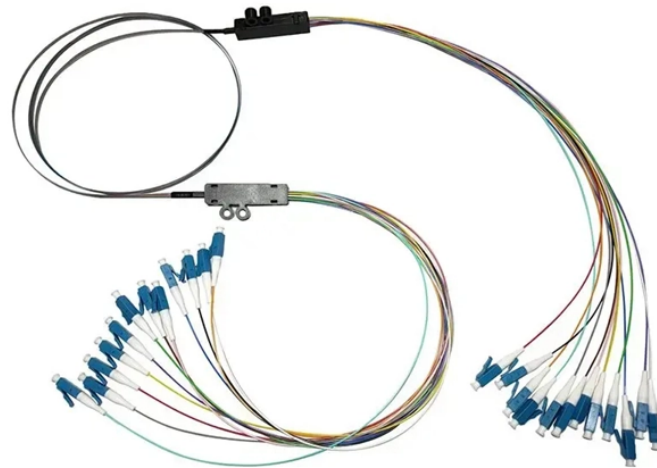

Cable tray translation equipment

Cable tray translation equipment

Distributor of cabletrays including wire mesh, fiber, straight sectioned, and bendable cabletrays. Made from galvanized steel, carbon steel, and PVC materials. Features vary depending ...

Heavy duty cable trays and cable ladders are manufactured from pre-galvanized, electro-galvanized, or hot-dipped galvanized sheet metal, designed to meet ideal environmental working conditions for ...

From heavy power cable pathways on oil drilling platforms to data center cabling, explore the cable tray that's strong yet easy to install. Fast installation with dependable support.

Chalfant Ladder Cable Tray Systems are ideal for indoor and outdoor cable management. They provide reliability, ease of installation, and cost savings both initially and long term.

Reset Filters 29 New & Used cable tray cutters
Save This Search Cable Tray Roll Forming Machine
USA A Cable Tray Roll Forming Machine is a specialized piece of equipment designed for the ...

DUWELL Cable Tray Roll Forming Machine produces adjustable C and U profiles (100-600mm width, 50-100mm height, 0.8-1.5mm thickness). Set dimensions on the controller for automatic adjustments. ...