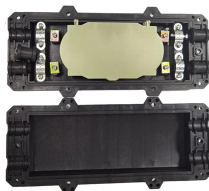

Cable tray threaded connection and conduit connection

Cable tray threaded connection and conduit connection

Choose from our selection of cable tray connectors, including cable and hose trays, steel formable cable and hose trays, and more. Same and Next Day Delivery.

Conduit to Tray Adaptor, 1-1/2" - 2", Malleable
Conduit to Tray Adaptor, 1-1/2 Inch to 2 Inch,
Malleable Iron

For connecting and grounding rigid conduit, IMC, or EMT to cable trays. Secures and bonds metal conduit (rigid steel or aluminum, IMC and EMT) to the side rails of steel or aluminum cable trays ...

MOUNTING 3 8 " THREADED RODS TO CEILING SLABS USING APPROPRIATE CONCRETE ANCHORS. SUPPORT TRAY EVERY 5"-0" CONDUIT CONNECTORS (DO NOT PENETRATE OR ...

Individual conductors or multiconductor cables with entirely nonmetallic sheaths shall be permitted to enter enclosures through openings associated with flanges from cable trays where the cable tray is ...

As a less-expensive alternative to conduit, a stronger alternative than wire basket, and superior to generic tray, Snap Track saves on labor and reduces total installed costs.

Streamline cable management with our cable trays and fittings. Browse our selection for reliable, durable options tailored to your project requirements.