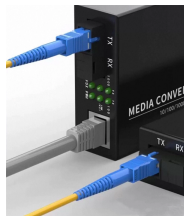

Cable tray threaded connection and conduit connection

Cable tray threaded connection and conduit connection

Choose from our selection of cable tray connectors, including cable and hose trays, steel formable cable and hose trays, and more. Same and Next Day Delivery.

Conduit to Tray Adaptor, 1-1/2" - 2", Malleable
Conduit to Tray Adaptor, 1-1/2 Inch to 2 Inch,
Malleable Iron

For connecting and grounding rigid conduit, IMC, or EMT to cable trays. Secures and bonds metal conduit (rigid steel or aluminum, IMC and EMT) to the side rails of steel or aluminum cable trays ...