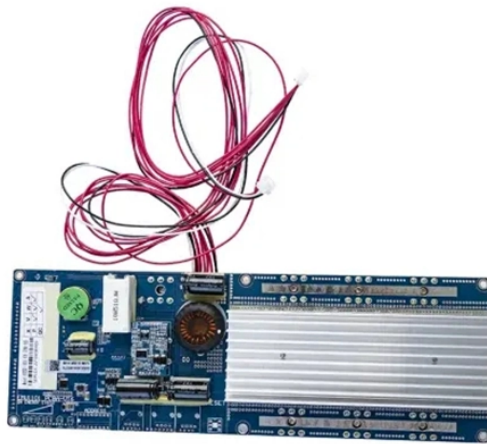

Cable tray threaded connection and conduit connection

Cable tray threaded connection and conduit connection

Choose from our selection of cable tray connectors, including cable and hose trays, steel formable cable and hose trays, and more. Same and Next Day Delivery.

Conduit to Tray Adaptor, 1-1/2" - 2", Malleable
Conduit to Tray Adaptor, 1-1/2 Inch to 2 Inch,
Malleable Iron

For connecting and grounding rigid conduit, IMC, or EMT to cable trays. Secures and bonds metal conduit (rigid steel or aluminum, IMC and EMT) to the side rails of steel or aluminum cable trays ...

MOUNTING 3 8 " THREADED RODS TO CEILING SLABS USING APPROPRIATE CONCRETE ANCHORS. SUPPORT TRAY EVERY 5"-0" CONDUIT CONNECTORS (DO NOT PENETRATE OR ...

Individual conductors or multiconductor cables with entirely nonmetallic sheaths shall be permitted to enter enclosures through openings associated with flanges from cable trays where the cable tray is ...