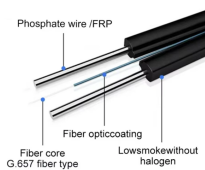

We offer a range of cable crossovers and tees, available in both equal and unequal measures, for light, medium, and heavy duty cable tray systems in widths of 50mm - 900mm.