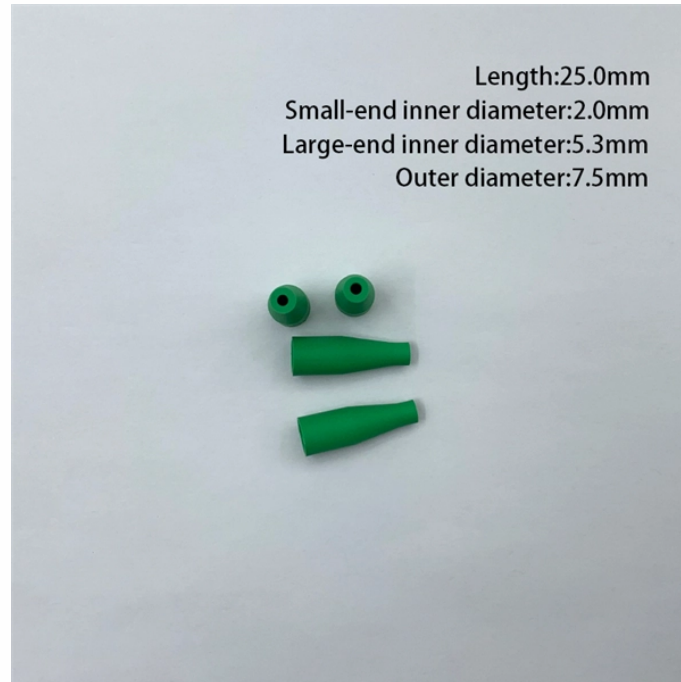

Cable tray tee installation diagram

Cable tray tee installation diagram

To ensure that the complete ladder tray wiring system performs as designed, it is important that it is properly installed. Personal injury as well as property damage will result if proper installation and ...

These documents: ANSI/NEMA VE-1, Metal Cable Tray Systems; NEMA VE-2, Cable Tray Installation Guidelines; and NEMA FG-1, Non Metallic Cable Tray Systems, are an excellent industry resource in ...

Use this guide to learn the most effective installation practices when installing Cablofil tray. Each example of bends and tee's clearly illustrate proper tray cutting combined with recommended usage ...

Tees and X Junctions Wire Mesh Cable Tray Reducer and Tee Junction Instructions CABLE TRAY CUTTING & BENDING GUIDES CONFIGURING CABLE TRAYS FOR INSTALLATION Horizontal Tees

Each configuration of radius, intersection, tee, reduction or other custom install ships complete with steel bottom, poly (UL rated 94V-0 flame rating) and attachment hardware.

Hubbell's NEXTFRAME® Ladder Tray is the effective and widely used cable runway that supports and delivers bundles of cable between cabinets, racks, and closets, along walls, and suspended from ...

Specifies requirements for metal cable trays and associated fittings designed for use in accordance with the rules of Canadian Electrical Code, Part I and the National Electrical Code®