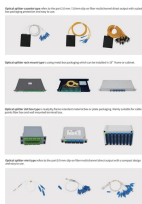

Cable tray tee cover plate accessories

Cable tray tee cover plate accessories

Series 6 Trough Cable Tray Series 6 Trough Cable Tray is a sleek and versatile solution for wire and cable management, manufactured right here in the USA. The Series 6 system offers a complete line ...

These are the most corrosion-resistant tray systems we offer for routing cable and hose in configurations such as curves, slopes, and tees. Cut, bend, and connect the wire mesh trays.

ExpressTray ETA-CC-S6 Cover Clip, 0.787 in L x 1.85 in H, For Use With Steel Wir...

These cable tray fittings and accessories are essential for the seamless installation of an integrated cable management system, allowing for functions such as widening, heightening, connecting, and ...

Item Available for Backorder Quick buy More Info
Thomas and Betts Cable Tray SPW4SSP Standard
Splice Plate, 4 in H, Steel MPN # SPW4SSP
\$23.8611 / EA Item Available for Backorder Quick
buy

Cable Tray Washer Kit, Steel (50 Pack) Cable Tray
Splicer, Washer Kit, Material: Carbon Steel, Finish:
Electroplated Zinc, Package of 50