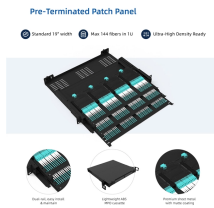

Cable tray support with connecting wire

Cable tray support with connecting wire

As the industry leader in cable tray, Eaton offers one of the widest ranges of B-Line series cable management solutions available in the market today. With ...

Metal Wire Organizer for Office, Studio and Home. Super Sturdy Cord Organizer for Desk - White Cable Management Under Desks. Need help?

These special heavy duty tray hold down cable tray clamps and expansion guides are ideal for fastening tray to C-Channels and beams, such as those found on bridges.