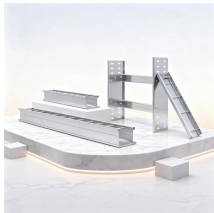

Metal Wire Organizer for Office, Studio and Home. Super Sturdy Cord Organizer for Desk - White Cable Management Under Desks. Need help?

These special heavy duty tray hold down cable tray clamps and expansion guides are ideal for fastening tray to C-Channels and beams, such as those found on bridges.

Products | 4 results (4 items) Wire Basket Tray Clip Tool-free, universal attachment for wire basket tray to standard strut profiles. Works with any commercially available wire basket tray. Ideal compliment ...

Cable Runway Wall Angle Support fastens ladder rack to a wall or other flat surface. This Wall Angle Support, LWASK24BLK item fits 24.00 with a material of Steel color Black.

Discover cable tray supports at TechLine Mfg. Choose from hangers, brackets, and clamps for your needs. Contact us today for custom or standard-sized brackets!

Choose from our selection of cable tray supports in a wide range of styles and sizes. Same and Next Day Delivery.

Hubbell's NEXTFRAME® Ladder Tray is the effective and widely used cable runway that supports and delivers bundles of cable between cabinets, racks, and closets, along walls, and suspended from ...