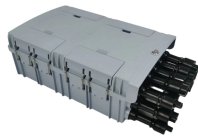

Choose from our selection of cable tray mounting
brackets in a wide range of styles and sizes. Same
and Next Day Delivery.