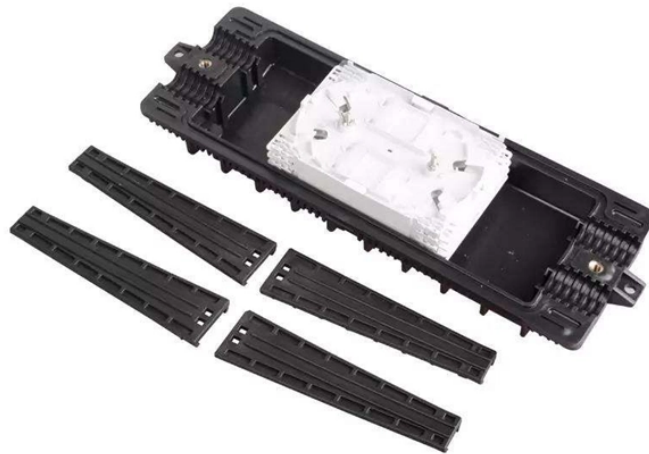

Cable tray supplier sourcing in El Salvador

Cable tray supplier sourcing in El Salvador

Los divisores con puntas redondeadas y el amplio espaciado entre ellos garantizan una mejor sujeción, aparte de facilitar la instalación, extracción o reconexión de los cables utilizados.

Whether you want Galvanized Cable Tray, Ladder Cable Tray, Perforated Cable tray, and Race Ways, we have all of them under a roof. So rely on us for the best quality Cable-Tray In El Salvador.

We have a comprehensive range that helps us meet industry grades and customer requirements. As one of the noteworthy Cable Tray Exporters and Suppliers in El Salvador, we are right here to serve ...

Our clients from any nook and corner of the world can contact us to buy Crimping Tools, Cable Glands & Cable Ties in El Salvador, as we have our presence in different places to meet that.

Los divisores con puntas redondeadas y el amplio espaciamiento entre ellos garantizan una mejor sujeción, aparte de facilitar la instalación, extracción o ...