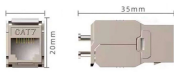

Shop high-quality galvanized cable tray covers at competitive prices. BESCA offers durable, waterproof, and customizable options for your cable laying needs.