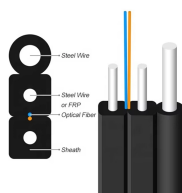

## Cable tray reverse support bend

A cable tray bend is a connecting element used at points where the cable tray changes direction. It ensures that the cable trays smoothly change face at corners and angled turns along the cable route.

HellermannTytonGÇÖs low voltage raceway (TSR) is a one piece, non-metallic, adhesive backed, latching raceway designed to aesthetically organize and route communications wires, including high ...

Cable Tray 90° Vertical Inside Bend, 24" Radius, 24" Wide, 6" High, Aluminum

Cable trays are one of the most reliable solutions for keeping cables safe and organized. Let's take a look at why cable trays from SILTEC are the best way to manage your cables.

The Ladder Tray features light, rugged, tubular steel construction. It is designed for mechanical support and strain relief in long runs of cable and creates a smooth gradual bend for cable. Rail and stringer ...

Attach Cable Trays to Cable Tray Supports and connect to other Cable Trays with splice clamps to form continuous system. Adjust height of each Cable Tray Support and correct height if necessary. ...

Chalfant Ladder Cable Tray Systems are ideal for indoor and outdoor cable management. They provide reliability, ease of installation, and cost savings both initially and long term.