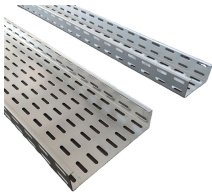

## Cable tray rectifier tube

Cable tray length is selected based on the load to be supported, the distance between the supports (also referred to as the span), and handling and installation constraints.

Fiberglass channel is designed to carry light wiring or tubing loads where a transition from cable tray to individual control points is required.

We recently merged with Ocean-1, a market leader in the supply of ABS approved cable tray systems and related support products to the Marine, Offshore, Onshore, Rig, Shipbuilding and Oil & Gas ...

A cable tray system is used to support insulated electrical cables used for power distribution, control, and communication. Cable trays are used as an alternative to open wiring or electrical conduit ...

Cable Tray, 2" Depth x 4" Width x 10" Section, Material: Carbon Steel. Finish: Electroplated Zinc.

We offer a full line of tube clamps and pipe clamps along with the hardware to match your needs. Widely deployed in power generation, petrochemical, food processing, and semiconductor manufacturing, ...