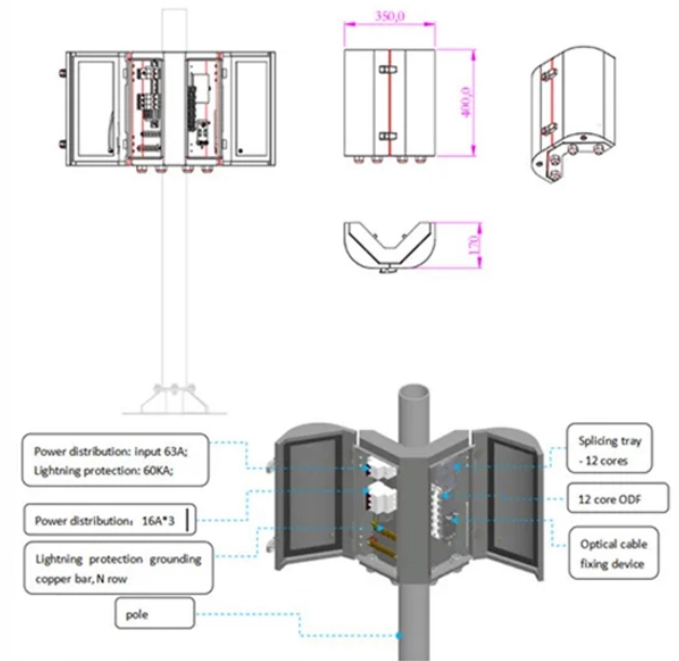

## Cable tray profiles

## Cable tray profiles

Order Kable Kontrol Wire Mesh Cable Tray Straight Section, 304 Stainless Steel, 4in W x 2in D x 9.83ft L, KK-4X2X10-304SS at ...

Our cable tray systems securely hold and protect cables and come in many models and sizes, solid bottom and ventilated.

Product Overview Achieve a clean, professional cable management system with the Kable Kontrol® Stainless Steel Cable Tray Straight Sections. Constructed from high-quality 304 stainless steel with a ...

Discover high-quality Cable Tray Systems at CableOrganizer. Organize and protect your cables with durable, reliable solutions for any setup. Shop now!

Order Kable Kontrol Wire Mesh Cable Tray Straight Section, 304 Stainless Steel, 4in W x 2in D x 9.83ft L, KK-4X2X10-304SS at Zoro . Great prices & free shipping on orders over \$50 when you sign in ...