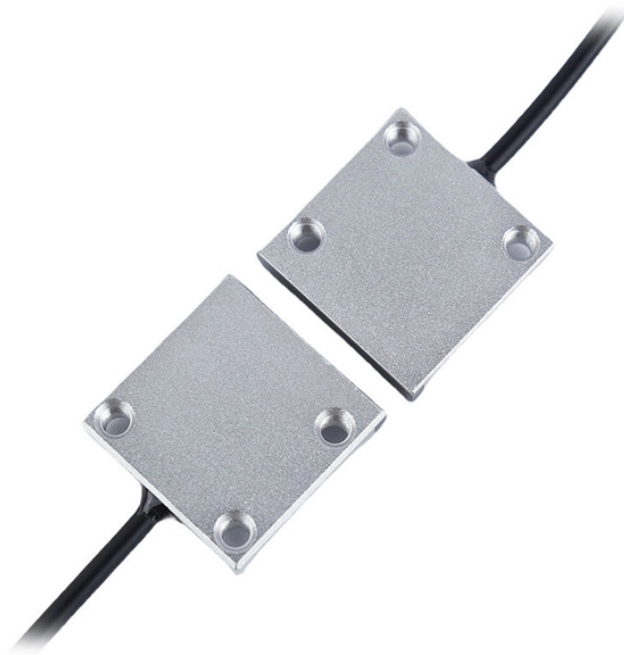

## Cable tray pipe joints

## Cable tray pipe joints

Conduit to Tray Adaptor, 1-1/2" - 2", Malleable  
Conduit to Tray Adaptor, 1-1/2 Inch to 2 Inch,  
Malleable Iron

Home conduit, raceway & strut cable tray &  
accessories Cable Tray Fittings & Accessories

There are a large number of cable tray fittings that  
are made compatible with each type of tray. These  
fittings help in maintaining support of the cable  
tray system. Shop Graybar's collection of cable  
tray ...

Cut, bend, and connect these wire mesh tray  
systems to route cable and hose in configurations  
such as curves, slopes, and tees. They are a  
lightweight option for organizing bundles of cable  
and hose ...