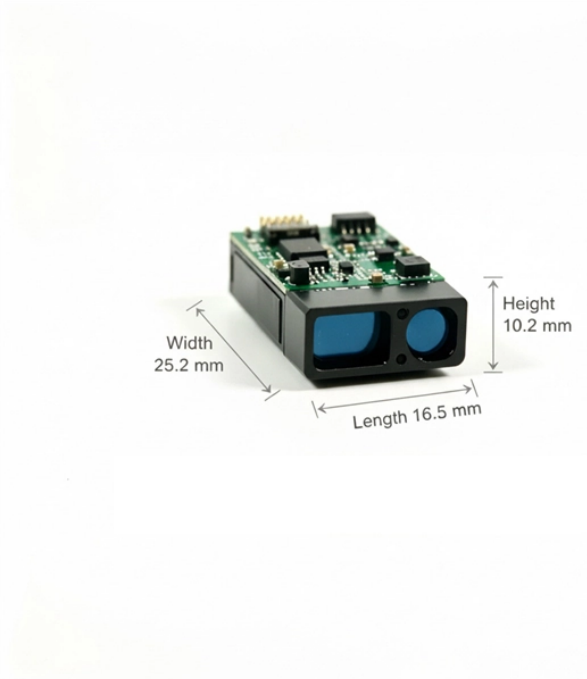

## Cable tray nut rod

## Cable tray nut rod

Thread top nut onto rod approximately 2.5" then assemble hanger onto the rod and secure with bottom nut. Our Snap Track single hanger brackets & channel hangers are used for overhead or beam ...

Hanging clips attach to the sides of a tray to suspend it from 1/4 ", 3/8 ", or 1/2 " threaded rod. Threaded rod, two nuts, and two washers are required for each clip and are not included.

Lightweight, corrosion-resistant Cope I-BEAM ladder tray hardware for efficient cable support.

Tool-free, universal attachment for wire basket tray to standard strut profiles. Works with any commercially available wire basket tray. Ideal compliment to our CADDY cable tray support offering. ...

Two-piece bracket attaches to 3/8" (9.5mm) wide x 1 1/2" (38.1mm) or 3/8" (9.5mm) wide x 2" (50.8mm) ladder rack rail. Bracket halves slide into position and clamp together on the ladder rack rail, which ...