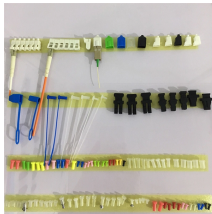

Cable tray mounting brackets

Cable tray mounting brackets

US Tray Channel meets NEMA VE-1 standards for cable tray. Talon Products: Our cable cleats are high-strength cable restraints that limit cable movement. They can be easily mounted on ladder-type cable ...

Choose from our selection of cable tray mounting brackets in a wide range of styles and sizes. Same and Next Day Delivery.

These are the most corrosion-resistant tray systems we offer for routing cable and hose in configurations such as curves, slopes, and tees. Cut, bend, and connect the wire mesh trays.

Cable Runway Wall Angle Support fastens ladder rack to a wall or other flat surface. This Wall Angle Support, LWASK24BLK item fits 24.00 with a material of Steel color Black.

Discover cable tray supports at TechLine Mfg. Choose from hangers, brackets, and clamps for your needs. Contact us today for custom or standard-sized brackets!

This L-shaped bracket allows you to mount sections of cable tray along the wall of your data center, network closet or industrial space to extend your cable management application.

Contact Us

For more information, pricing, or custom network solutions, please contact us: