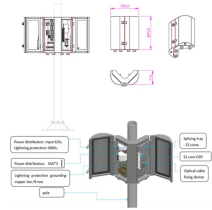

Cable tray mounting brackets

Cable tray mounting brackets

US Tray Channel meets NEMA VE-1 standards for cable tray. Talon Products: Our cable cleats are high-strength cable restraints that limit cable movement. They can be easily mounted on ladder-type cable ...

Choose from our selection of cable tray mounting brackets in a wide range of styles and sizes. Same and Next Day Delivery.

These are the most corrosion-resistant tray systems we offer for routing cable and hose in configurations such as curves, slopes, and tees. Cut, bend, and connect the wire mesh trays.

Wire Mesh Cable Tray, 60" x 8" x 2", 4", or 18" | Zinc Plated Steel Cable Management Rack, Adjustable Cable Basket for Network, AV, Fiber Optic, Garage & Office Use (2Pcs)

There are a large number of cable tray fittings that are made compatible with each type of tray. These fittings help in maintaining support of the cable tray system. Shop Graybar's collection of cable tray ...

This L-shaped bracket allows you to mount sections of cable tray along the wall of your data center, network closet or industrial space to extend your cable management application.

Contact Us

For more information, pricing, or custom network solutions, please contact us: