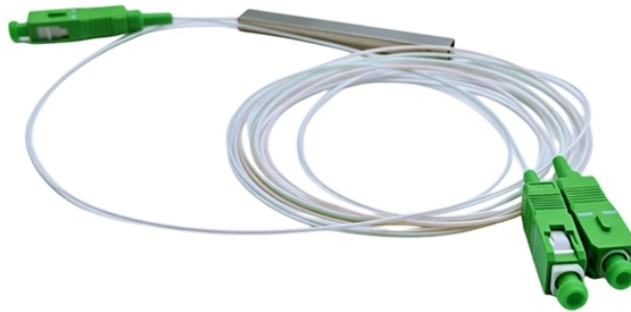

Cable tray manufacturing center prices

Cable tray manufacturing center prices

The metal cable tray manufacturing plant report offers insights into the manufacturing process, financials, capital investment, expenses, ROI, and more for informed ...

MP Husky is a founding member of the USA Cable Tray Institute and the leader in US cable tray systems and cable support systems. Over the past 55+ years, MP Husky US Cable Tray has ...

Snake Tray has been designing and manufacturing cable trays (cable management systems), power distribution and enclosures since 1996! Our goal is to provide our customers with cost-effective ...

As a less-expensive alternative to conduit, a stronger alternative than wire basket, and superior to generic tray, Snap Track saves on labor and reduces total installed costs.

Costs vary based on tray material (steel, aluminum, or fiberglass), size, design (ladder or solid bottom), and installation complexity. Additional elements like supports, connectors, and ...