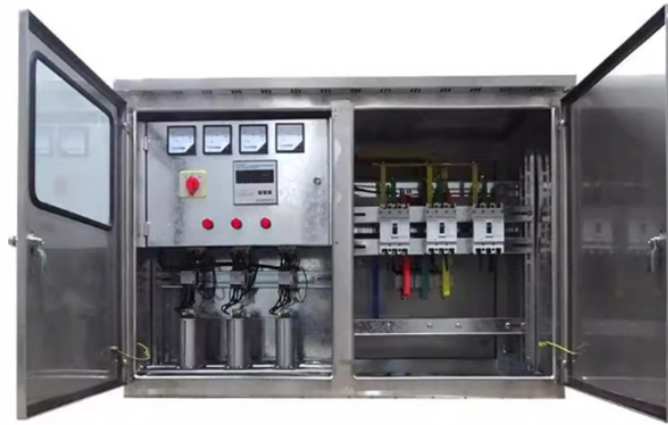

## Cable tray leveling machine

## Cable tray leveling machine

Choose from our selection of wire and cable, cords, wire rope and end fittings, and more. Same and Next Day Delivery.

HCM-600 Cable Tray Automatic Production Line is a cable tray roll forming line that adopts metal sheet coils as raw material. It forms the sheet into specific shapes and specifications through decoiling, ...

InMyArea is a top rated high speed internet service provider search and broadband comparison website built by the team at Consumer Brands.

It can uncoil, level, punch and continuously roll forming with automatic cutting to length. The width of the cable tray can be adjusted. It is the essential equipment in the steel structure industry. The machine ...

cable tray roll forming machine automates precise forming of steel cable trays, with customizable profiles, high-speed production, and durable components. Ideal for electrical construction and ...

Save with deals on reliable high-speed Internet, premium cable TV and sports, 5G mobile service and home phone. Low monthly prices with no contracts.