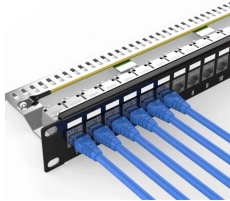

Horizontal tees route cable ladder systems in two directions. They're ideal for routing cable in different paths, such as running power cable to panels across the facility.