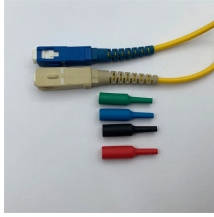

Cable tray hanger material

Cable tray hanger material

Cable trays and baskets are designed to help support and route cable bundles in an organized manner along ceilings or walls. Shop for cable tray systems now.

Overhead steel supports suspend cable trays using threaded rods, including hanger clamps and splices for secure and safe installation. Review specs for details.

Cable Tray Systems Home Products & Services
Cable Tray Systems Cable Hangers & Holders

Shop for Cable Tray - Hangers at Platt 8 inch C bracket Used in ceiling or wall installations Patented FAS style attachment secures tray without nuts and bolts Used in ceiling or wall installations Can be ...

The Ladder Tray features light, rugged, tubular steel construction. It is designed for mechanical support and strain relief in long runs of cable and creates a smooth gradual bend for cable. Rail and stringer ...