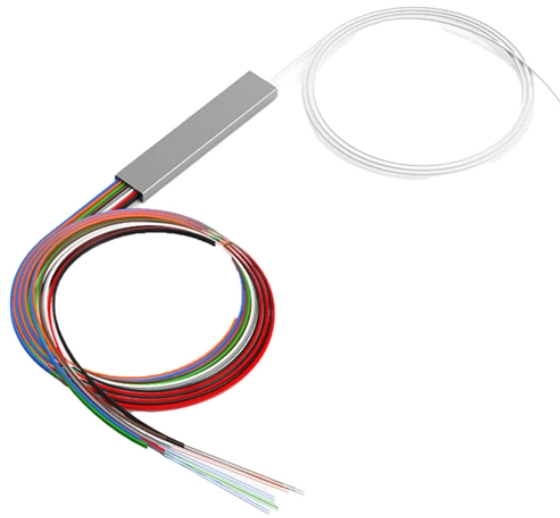

## Cable tray four-fold bend

Cablobend Systems give you the freedom for true cable tray flexibility. Create bends and drops that you need—without cutting. Perfect for data centers.

Refers to the approximate height of a cable tray used for specifying. Selecting a specific height will show cable trays with that height, as well as cable tray accessories compatible with that height.

HellermannTytonGÇÖs low voltage raceway (TSR) is a one piece, non-metallic, adhesive backed, latching raceway designed to aesthetically organize and route communications wires, including high ...

A cable tray bend is a connecting element used at points where the cable tray changes direction. It ensures that the cable trays smoothly change face at corners and angled turns along the cable route.

The Ladder Tray features light, rugged, tubular steel construction. It is designed for mechanical support and strain relief in long runs of cable and creates a smooth gradual bend for cable. Rail and stringer ...

Our cable trays are made of first-class stainless steel (AISI 316 and AISI 304) that prevents corrosion and ensures a good level of resistance. Cable trays from SILTEC are available with a length of 3000 ...