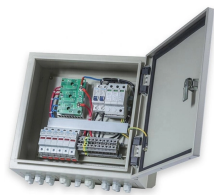

Cable tray fixing columns

Cable tray fixing columns

Fast installation with dependable support. Everything you need to build a cable management system, including Cablofil wire mesh cable tray, ladder cable tray, prefab assemblies for brand circuit wiring, ...

Explore a detailed guide to cable tray accessories and understand their uses in ensuring safety, stability, and efficiency in electrical system installations.

2 Pack Cable Management Under Desk Tray, 31.4" No Drill Under Desk Wire Management with Upgraded Clamp, Metal Cord Organizers for Desk with Cable Organizers, PC Cable Management ...

Regarding cable management, the fixing and mounting you choose for your cable trays can make or break your setup. Whether you're managing voice, data, or electrical cables, ensuring ...

These cable tray clamps provide a strong fixation method, enabling a fast and safe installation.

These special heavy duty tray hold down cable tray clamps and expansion guides are ideal for fastening tray to C-Channels and beams, such as those found on bridges.

O-Z/Gedney Tray-Bond™ CTC-1012 Type CTC Cable Tray Clamp, 2-1/4 in L x 2-7/8 in W x 3-1/4 in H, For Use With 1 to 1-1/4 in EMT/IMC/Rigid Conduit, Malleable Iron