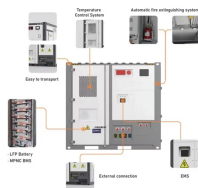

From heavy power cable pathways on oil drilling platforms to data center cabling, explore Cablofil® Wire Mesh Cable Tray that's strong yet easy to install.