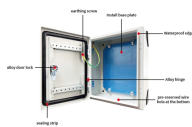

Our aluminum, I-beam ladder cable trays feature 3-inch tangents and are using connectable with our fittings and accessories. Aluminum ladder cable trays benefit from being lightweight and resistant to ...