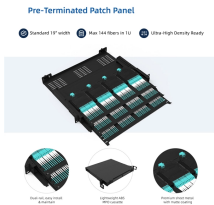

Fiber internet availability is improving, but cable internet continues to remain a staple for households nationwide. Here are CNET's picks for the top cable internet providers.