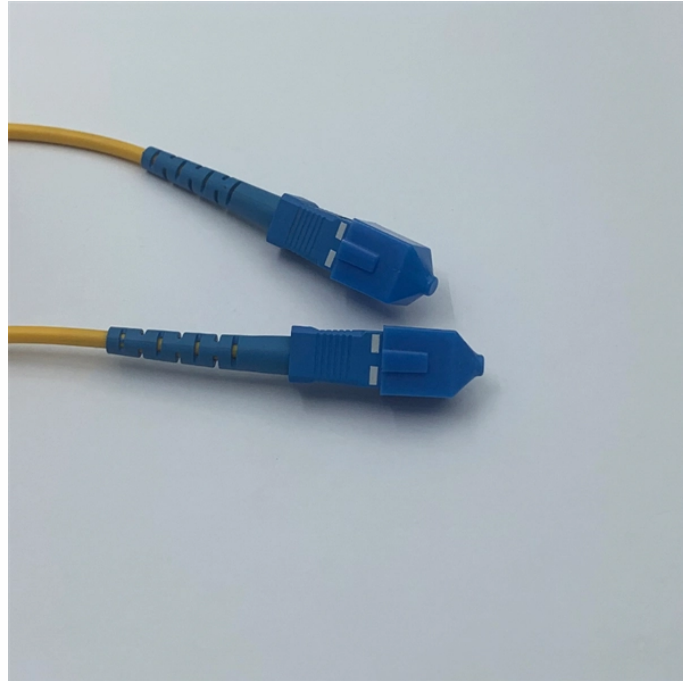

Cable tray double rod

Cable tray double rod

Constructed from our dependable ladder tray components, Cable Bus is a highly modular pathway that handles heavy-powered electrical currents while ensuring safe and reliable power transmission.

The nVent CADDY Wire Basket Tray PreForm Tee is a precision-engineered solution designed to streamline cable tray installations when routing cabling in two or three different directions.

Explore iTOOLco's cable tray rollers, designed for efficient installation and compatibility with various construction substrates. Enhance your cable management system today.

This kit offers all the essential components needed to build a robust, double tier support system for cable trays up to 150mm wide, with a 2 tier 300mm and 600mm drop, providing a cost-effective and time ...

Channel cable tray secures cables using Eagle Basket pre-punched holes. New pre-punched holes allow the secure attachment of cables to the inside of the channel without the need to drill holes, ...

Steel wire mesh tray 60x60 mm with double rod in the base, with surface protection or AISI 304 or 316L stainless steel and safety edge for support and cable management. The Rejiband® cable tray is ...