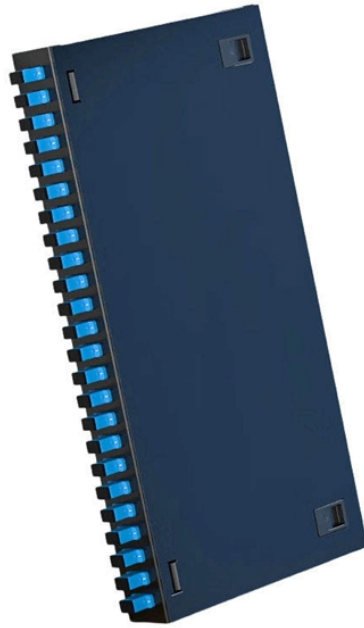

Cable tray door

Cable tray door

From heavy power cable pathways on oil drilling platforms to data center cabling, explore the cable tray that's strong yet easy to install. Fast installation with dependable support.

Hubbell's NEXTFRAME® Ladder Tray is the effective and widely used cable runway that supports and delivers bundles of cable between cabinets, racks, and closets, along walls, and suspended from ...

Aluminum is the preferred material for cable tray as it is sturdy while being lightweight and resistant to corrosion. Aluminum cable tray works in many settings and is easy to install and maintain.

These Cable Entry Systems offer the lowest total installed cost compared to traditional cable glands or cord grips, simplifying the installation and managing numerous cables in a very dense space. These ...