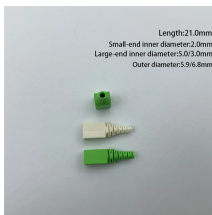

Hubbell's NEXTFRAME® Ladder Tray is the effective and widely used cable runway that supports and delivers bundles of cable between cabinets, racks, and closets, along walls, and suspended from ...

RYWELL PREIS. IMSTR. P.