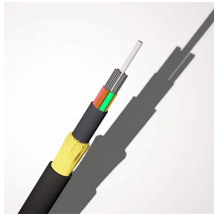

Cable tray cutout sealing strip

Cable tray cutout sealing strip

Rubber has high chemical stability, excellent insulation performance, aging resistance, and waterproof performance. Widely used in machinery, electrical cabinets, fish tanks, glass, iron ...

Multi-Cable and Cable-Tray Weatherstop Penetrations
 10 Reasons to Count on WSP For Your Weatherseal Needs
 Typical WSP Weatherstop Unit Construction
 MSDS Sheets
 WSP weatherstops are designed to seal penetrations of any type in walls or floors by cable tray, cable conduit, pipe and/or bus duct. The WSP system utilizes a powder coated or galvanized steel frame that encompasses the entire tray or duct at the point of penetration. These steel frames are chemical, water and corrosion resistant and are sui...
 See more on [dorncsd](#)
[p>.news_dt{color:#767676}McMaster-Carr](#)

With just one Roxtec entry seal for high cable density applications, you can replace more than 30 conventional cable glands and be sure to have a sealed cable entry.

TechLine Mfg. manufactures Snap Track edge protector to enhance ease of use for Snap Track cable tray systems. Scroll to bottom of page to view All Edge Protector Cut Sheets

Flexiform grommet strips are used to protect cables and wires routed through sharp-edged cutout sections.

Cable Tray, Divider Strip, 2 Inch, COT30, For cable separation within a single tray.

Contact Us

For more information, pricing, or custom network solutions, please contact us: