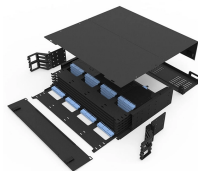

The document outlines specifications for various joint plates and connectors used in cable tray installations, including dimensions and quantities for each component.