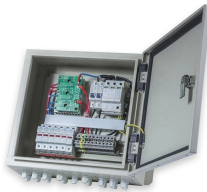

Cable tray cover plate binding tools

Cable tray cover plate binding tools

Cable management tools, also known as cable managers, are made up of two primary parts: a cable management panel and a cover plate. These devices are installed within server cabinets and work in ...

If it has excellent electrical continuity and is integrated in the installation's equipotential bonding system, a metal cable tray reduces the coupling's impact and thus contributes to good EMC of the electrical ...

WBT PreForm and Fittings allow you to retrofit to any installed tray pathway, and it doesn't lock you into a single sourced supplier with proprietary sections and solutions.

Cable management tools, also known as cable managers, are made up of two primary parts: a cable management panel and a cover plate. These devices are ...