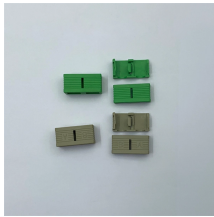

Cable tray cover plate binding tools

Cable tray cover plate binding tools

Cable management tools, also known as cable managers, are made up of two primary parts: a cable management panel and a cover plate. These devices are installed within server cabinets and work in ...

If it has excellent electrical continuity and is integrated in the installation's equipotential bonding system, a metal cable tray reduces the coupling's impact and thus contributes to good EMC of the electrical ...

WBT PreForm and Fittings allow you to retrofit to any installed tray pathway, and it doesn't lock you into a single sourced supplier with proprietary sections and solutions.

Cable management tools, also known as cable managers, are made up of two primary parts: a cable management panel and a cover plate. These devices are ...