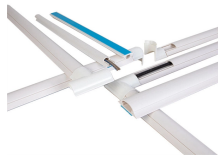

## Cable tray copper wire connector

Cable Tray & Accessories Select subcategory for Cable Tray & Accessories Wire Mesh / Basket Cable Tray Wire Mesh / Basket Cable Tray Fittings

Specialized with battery rings on one end for effortless connection to your battery and exposed wire on the other end to lead directly into your charge controller, this wire makes the system ...

Cable Tray Grounding Connectors Cable Tray Grounding Connectors Items 1 - 12 of 40 Sort By

These are the most corrosion-resistant tray systems we offer for routing cable and hose in configurations such as curves, slopes, and tees. Cut, bend, and connect the wire mesh trays.

These accessories work with Electriduct Cable Tray Straight Sections. Cable protectors, Cord Covers and Wire Management products help organize messy cables, reduce tripping hazards, and adds ...

Cables must be secured to the cable tray prior to and after the transition, and protected by guarding or location. The electrical connection between sections can be maintained with bonding jumpers or a ...

Thru-Grip™ WIRE-TYPE CABLE TRAY CLAMP For grounding applications on wire-basket type cable tray Use to connect single jumper-wire to tray sections

BURNDY® offers mechanical grounding connectors like Cables to ground, cables to Flat/Bar, Static, cable tray & Lay in clamps, fence grounding. Know more.