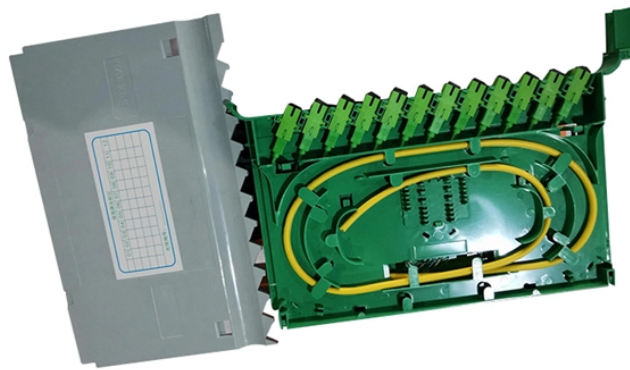

## Cable tray connecting pieces on both sides of the cable tray

## Cable tray connecting pieces on both sides of the cable tray

Learn common methods for connecting cable trays safely and efficiently. Our guide covers splice plates, quick-connects, and key tips for secure electrical cable management.

Use Splice Bar (P/N 34739-X01) with Standard Splice Kits (P/N 34738-X01) to create a more secure end-to-end connection between wire mesh cable tray sections. Splice Bars replace Standard Splices ...

This installation guide provides comprehensive instructions for the assembly, cutting, and installation of the Trough (P31) cable tray system.

Learn how to connect multiple sections of wire mesh baskets or cable trays efficiently. Tips, tools, and techniques from cable management experts at CMW.

Cable tray fitting accessories are used to connect different sections of cable trays together. They provide secure and reliable connections, ensuring the structural integrity of the cable tray system.