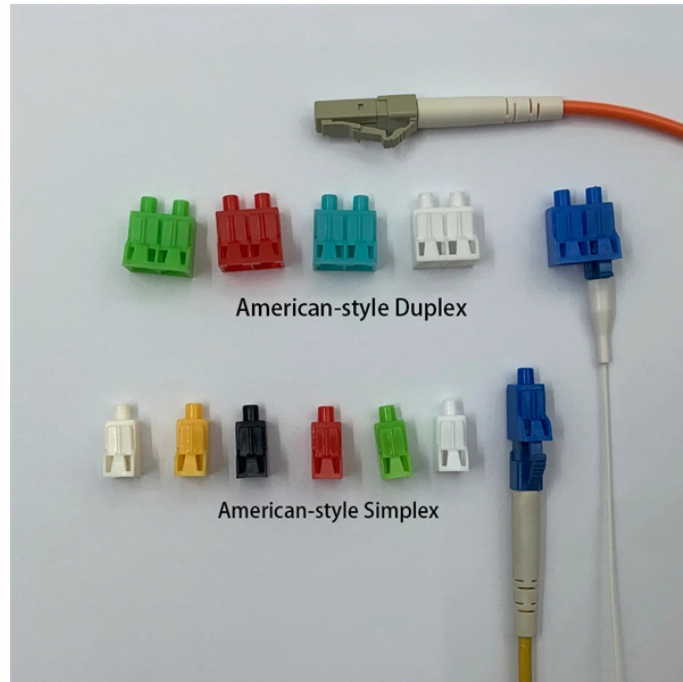

Cable tray chamfered bracket

Cable tray chamfered bracket

Our cable trays have solder joints, impressive load-bearing capabilities, and an outstanding welding strength of 3750N with a welding depth of 0.5-0.7mm. Our cable trays are thoughtfully designed with ...

Describes the specific surface treatment applied to the outer product for either aesthetics and/or durability. Refers to the approximate height of a cable tray used for specifying. Selecting a specific ...

Cable Runway Wall Angle Support fastens ladder rack to a wall or other flat surface. This Wall Angle Support, LWASK24BLK item fits 24.00 with a material of Steel color Black.

Choose from our selection of cable tray mounting brackets in a wide range of styles and sizes. Same and Next Day Delivery.