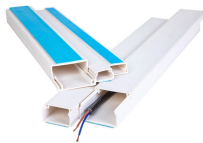

Cable tray chamfered bracket

Cable tray chamfered bracket

Our cable trays have solder joints, impressive load-bearing capabilities, and an outstanding welding strength of 3750N with a welding depth of 0.5-0.7mm. Our cable trays are thoughtfully designed with ...

Describes the specific surface treatment applied to the outer product for either aesthetics and/or durability. Refers to the approximate height of a cable tray used for specifying. Selecting a specific ...

Cable Runway Wall Angle Support fastens ladder rack to a wall or other flat surface. This Wall Angle Support, LWASK24BLK item fits 24.00 with a material of Steel color Black.

Choose from our selection of cable tray mounting brackets in a wide range of styles and sizes. Same and Next Day Delivery.

Available in 10 foot sections with 3 inch loading depths in 7 widths from 2 inches to 24 inches and a complete line of support brackets and accessories. Chalfant Series 5 Channel Cable Tray system ...