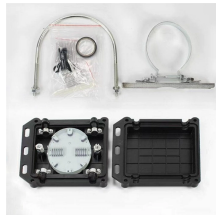

Cable tray can be placed on any slope

Cable tray can be placed on any slope

PHP's cable tray support system is engineered to sustain various sizes of cable runs on your rooftop. PHP is the leader in cable tray support systems.

Hubbell's NEXTFRAME® Ladder Tray is the effective and widely used cable runway that supports and delivers bundles of cable between cabinets, racks, and closets, along walls, and suspended from ...

Explore the essential cable tray support spacing requirements for safe and efficient installations. Learn NEC guidelines for perforated, ladder, and wire mesh trays.