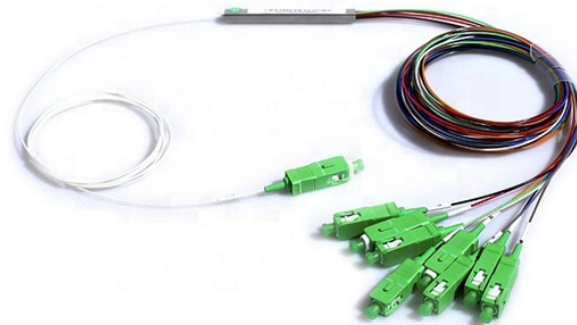

## Cable tray cable fixing clamp model

LCC cable tray conduit clamps are used for installation on cable tray side rails with inside flanges (requiring inside tray mounting) and outside flanges; LCCF clamps are for use exclusively on inside ...

Cable tray clamps are used for connecting and grounding rigid conduit, IMC, or EMT to cable trays. They secure and bond metal conduit (rigid steel or aluminum, IMC and EMT) to the side rails of steel ...

No Drilling Extendable Under Desk Cable Management, Metal Cable Management Tray Under Desk with Clamp, Retractable Power Strip Cord Holder for Wire Management 31Inch (1 Pack Black ...

Features Description: Kit of fixing clamps for the mesh cable tray CTN. Provides a quick and heavy duty fixing for the cable tray and ensures 100% safety for the cables. Material: Zinc plated steel. Pack ...

Cable Tray Ground Clamp, 6 AWG - 250 MCM, Aluminum With Tin Plating, Stainless Steel Hardware, Suitable for Outdoor Applications With Flange In/Out Cable Tray Design

Cable Tray Ground CI Installation 1/4 Inch Hex Wrench; Material Extruded Aluminum; Finish Tin Plated; Approval UL 467, CSA C22.2; Size 1-3/4 Inch W x 2 Inch H, Conductor Size #6 to 250 MCM, ...