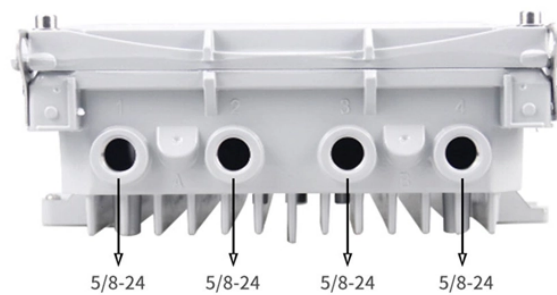

## Cable tray base plate connecting piece

## Cable tray base plate connecting piece

In this article, you will learn about cable tray joint plate manufacturing, its types, installation steps, and benefits. This will help you choose the best option for your project and ...

CSPSPW6SSP ABB 6 inch Side Rail Height Standard Splice Plate, Pre-Galvanized Steel  
Manufacturer:ABB Manufacturer #:SPW6SSP Made in Canada

Wide joint plate for use in all cable trays and wide span cable trays. Including appropriate fastening material.

Cable Tray, Divider Strip, 2 Inch, COT30, For cable separation within a single tray.

Cable Tray ALTF06SFC-3 Cable Channel Fitting Cover, 6 in W Tray, Aluminum, Flang...

**APPLICATION:** connect & install cable tray system, splice tray sections when forming end-to-end connections, turns, reductions and intersections. **EASY TO USE:** bolt cable trays together for custom ...