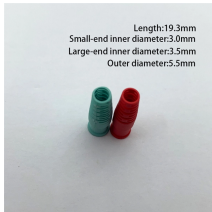

Cable tray base connection bracket

Cable tray base connection bracket

This standoff base bracket allows you to mount straight sections of cable tray to the floor of your data center, network closet or industrial space and extend your cable management application.

These special heavy duty tray hold down cable tray clamps and expansion guides are ideal for fastening tray to C-Channels and beams, such as those found on bridges.

Discover cable tray supports at TechLine Mfg. Choose from hangers, brackets, and clamps for your needs. Contact us today for custom or standard-sized brackets!