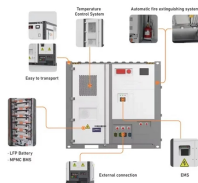

Everything you need to build a cable management system, including Cablofil wire mesh cable tray, ladder cable tray, prefab assemblies for brand circuit wiring, fasteners and accessories.

This cabinet offers an adjustable center shelf and cable management cut-outs, making it perfect for organizing printers, game consoles, or charging stations. The two doors provide hidden storage for ...